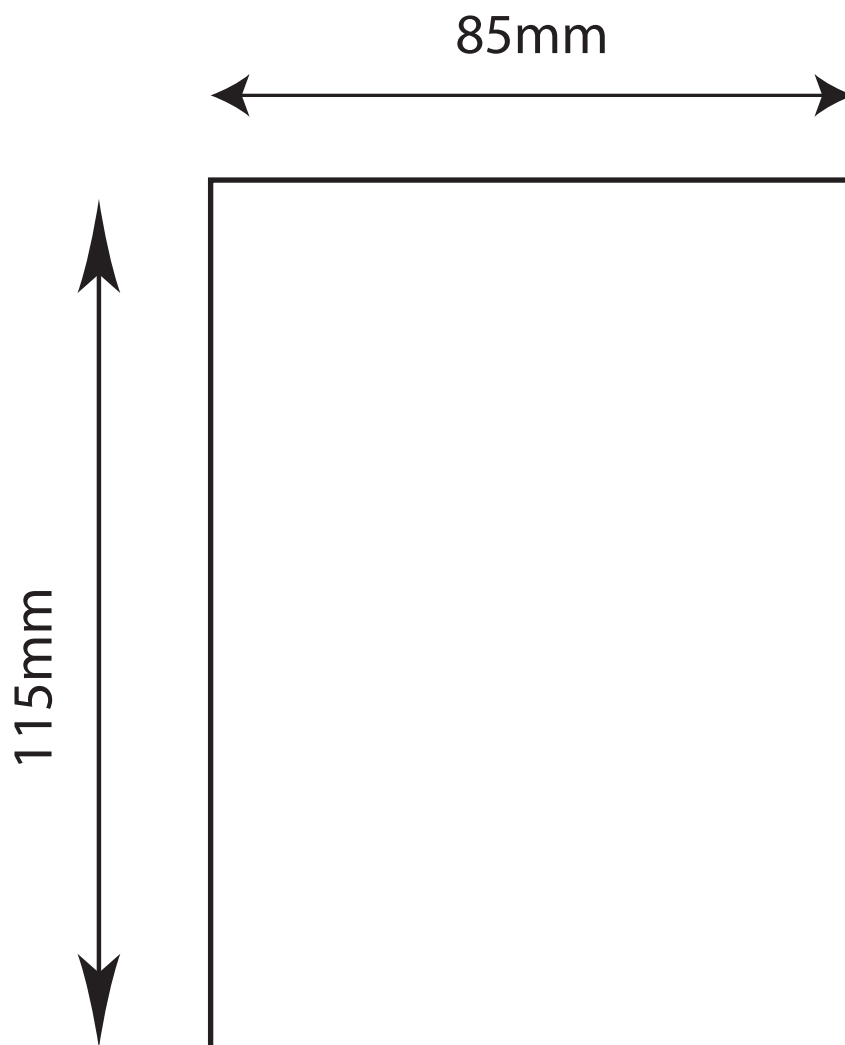

Masteroast

We care about coffee

Kiara 85X115mm label template

*Available in:
Gloss - Matt - Clear*