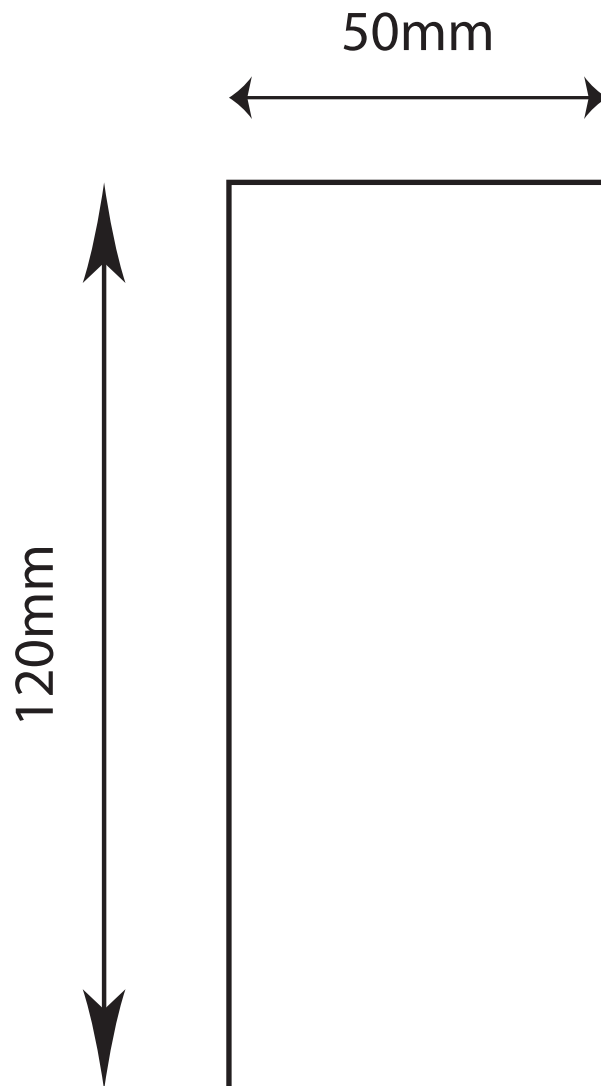

Masteroast

We care about coffee

Kiaro 50x150mm label template

*Available in:
Gloss - Matt - Clear*