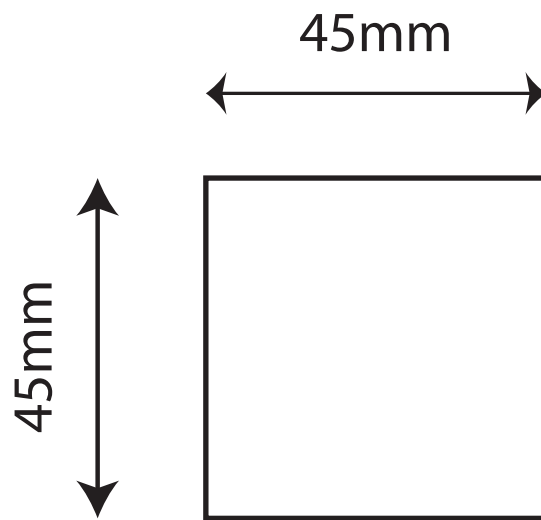

Masteroast

We care about coffee

Kiara 45X45mm label template

*Available in:
Matt*