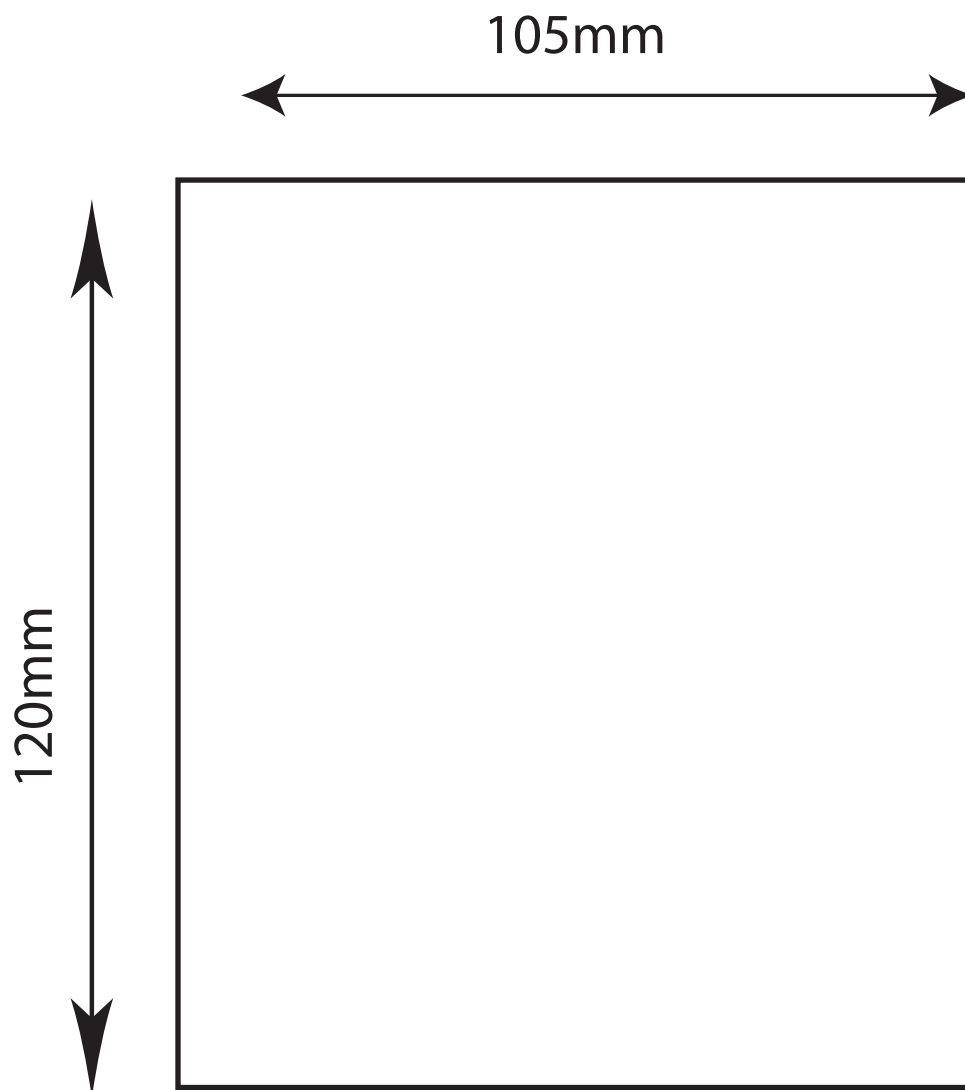

Masteroast

We care about coffee

Kiara 105X120mm label template

*Available in:
Gloss - Matt - Clear*