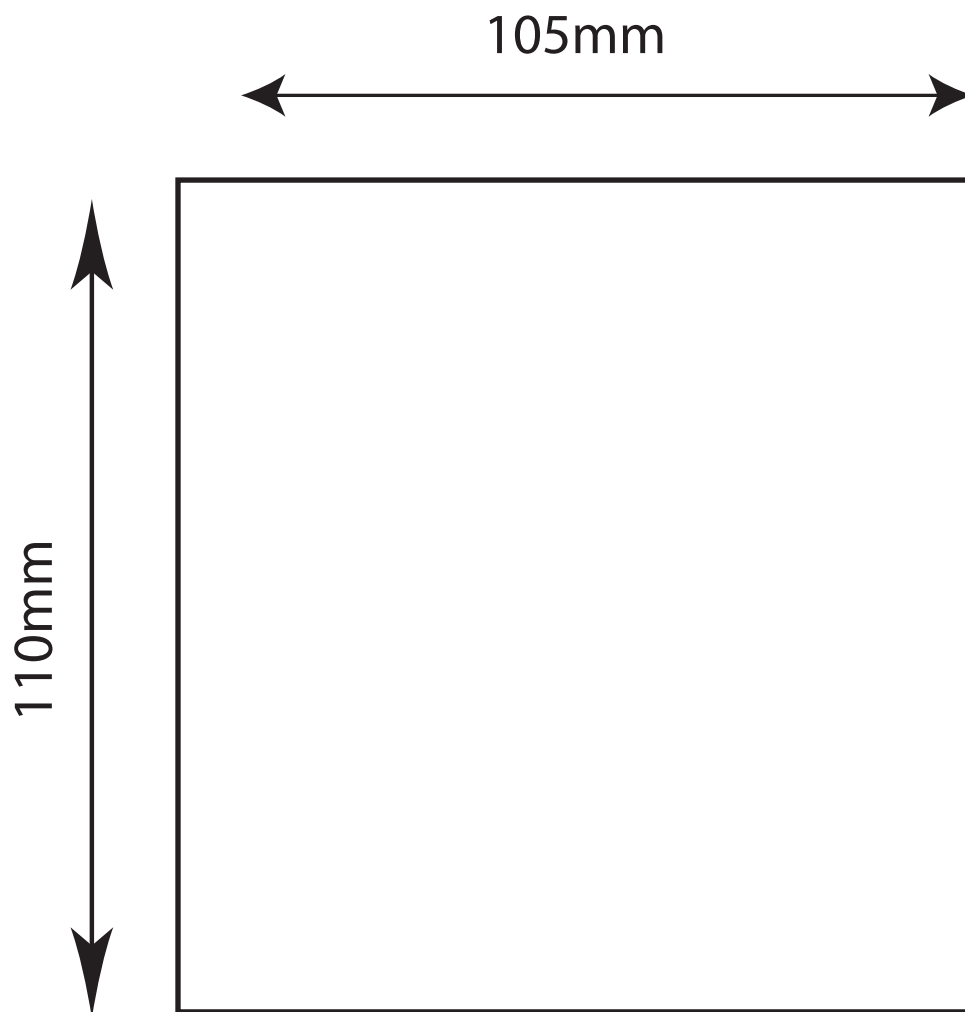

# Masteroast

We care about coffee

Kiara 105X110mm label template

*Available in:  
Satin*