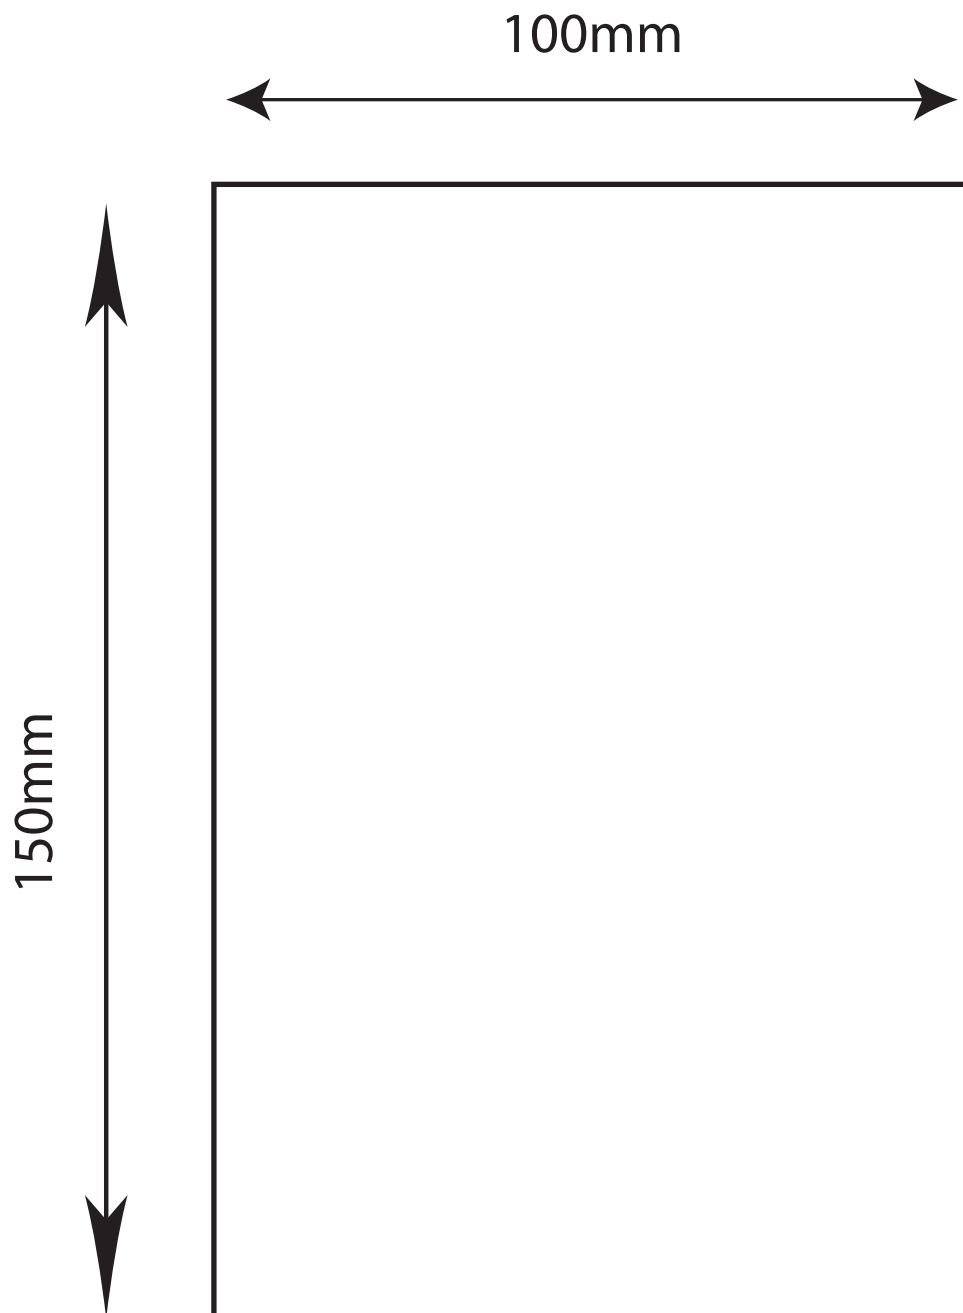

Masteroast

We care about coffee

Kiara 100X150mm label template

*Available in:
Gloss - Matt - Clear*