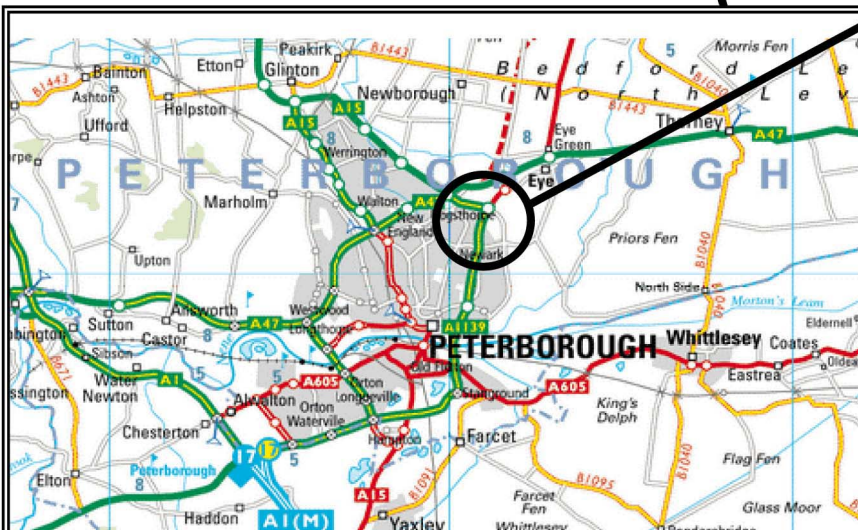

**Masteroast Coffee Company
Limited
Plantation House
Newark Road
Peterborough
PE1 5UA**

**Tel +44 (0)1733 842000
Fax +44 (0)1733 873189
email info@masteroast.co.uk**

Masteroast

We care about coffee

HOW TO FIND US

Arriving by Road (A1) From the North

- ◆ From North (A1) Exit left onto A47 signed Peterborough North.
- ◆ Continue on A47 to Junction with A15 and A1139
- ◆ Take 3rd exit at Roundabout onto on to A1139.
- ◆ At the next Roundabout turn right and continue on the A1139 (Somerville Roundabout)
- ◆ Exit at the Boongate (Services) slip road and take the second exit off the Roundabout on to Boongate.
- ◆ Continue over the next Roundabout on to Newark Road

MASTEROAST COFFEE

From A1(M) South

- ◆ From South A1(M) leave at Junction 17.
- ◆ Follow A1139 "Peterborough" signs
- ◆ Continue on the A1139 for approx 5 miles.
- ◆ Exit the A1139 at the Boongate (Services) exit.
- ◆ Take the 4th Exit off the Roundabout on to Boongate.
- ◆ Continue over the next Roundabout on to Newark Road.