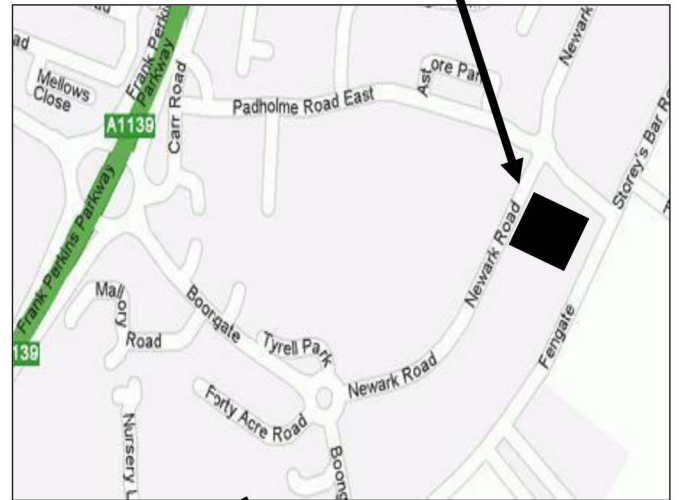

**Masteroast Coffee Company
Limited
Plantation House
Newark Road
Peterborough
PE1 5UA**

**Tel +44 (0)1733 842000
Fax +44 (0)1733 873189
email info@masteroast.co.uk**

Masteroast

We care about coffee

HOW TO FIND US

Arriving by Road (A1) From the North

- ◆ From North (A1) Exit left onto A47 signed Peterborough North.
- ◆ Continue on A47 to Junction with A15 and A1139
- ◆ Take 3rd exit at Roundabout onto on to A1139.
- ◆ At the next Roundabout turn right and continue on the A1139 (Somerville Roundabout)
- ◆ Exit at the Boongate (Services) slip road and take the second exit off the Roundabout on to Boongate.
- ◆ Continue over the next Roundabout on to Newark Road

MASTEROAST COFFEE

From A1(M) South

- ◆ From South A1(M) leave at Junction 17.
- ◆ Follow A1139 "Peterborough" signs
- ◆ Continue on the A1139 for approx 5 miles.
- ◆ Exit the A1139 at the Boongate (Services) exit.
- ◆ Take the 4th Exit off the Roundabout on to Boongate.
- ◆ Continue over the next Roundabout on to Newark Road.