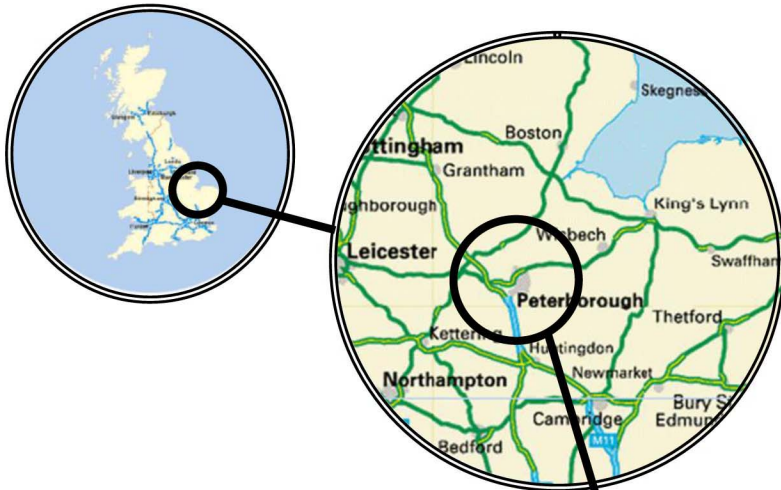

Arriving by Road (A1) From the North

- ◆ From North (A1) Exit left onto A47 signed Peterborough North.
- ◆ Continue on A47 to Junction with A15 and A1139
- ◆ Take 3rd exit at Roundabout onto on to A1139.
- ◆ At the next Roundabout turn right and continue on the A1139 (Somerville Roundabout)
- ◆ Exit at the Boongate (Services) slip road and take the second exit off the Roundabout on to Boongate.
- ◆ Continue over the next Roundabout on to Newark Road

MASTEROAST COFFEE

From A1(M) South

- ◆ From South A1(M) leave at Junction 17.
- ◆ Follow A1139 "Peterborough" signs
- ◆ Continue on the A1139 for approx 5 miles.
- ◆ Exit the A1139 at the Boongate (Services) exit.
- ◆ Take the 4th Exit off the Roundabout on to Boongate.
- ◆ Continue over the next Roundabout on to Newark Road.